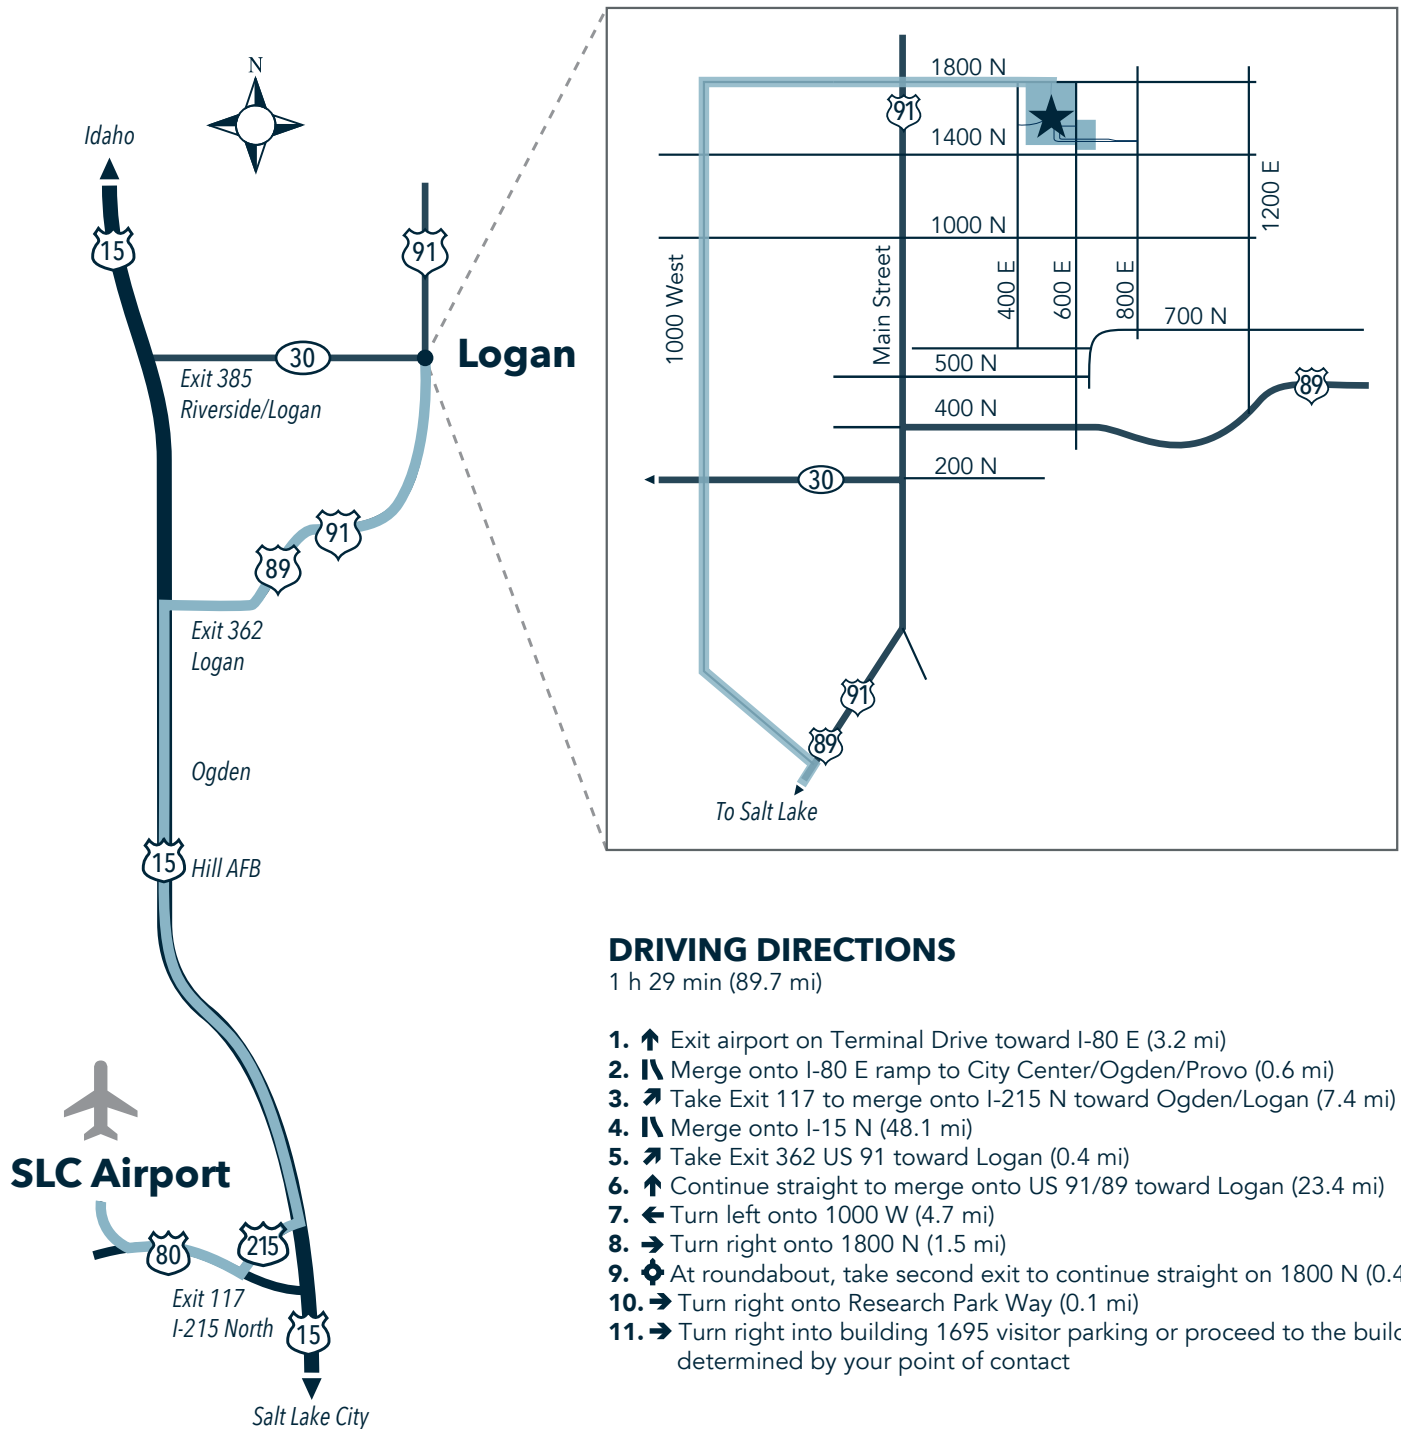

# Salt Lake City International Airport to Space Dynamics Laboratory

1695 North Research Park Way | North Logan, Utah 84341

## DRIVING DIRECTIONS

1 h 29 min (89.7 mi)

1. ↑ Exit airport on Terminal Drive toward I-80 E (3.2 mi)
2. ↘ Merge onto I-80 E ramp to City Center/Ogden/Provo (0.6 mi)
3. ↗ Take Exit 117 to merge onto I-215 N toward Ogden/Logan (7.4 mi)
4. ↘ Merge onto I-15 N (48.1 mi)
5. ↗ Take Exit 362 US 91 toward Logan (0.4 mi)
6. ↑ Continue straight to merge onto US 91/89 toward Logan (23.4 mi)
7. ← Turn left onto 1000 W (4.7 mi)
8. → Turn right onto 1800 N (1.5 mi)
9. ⦿ At roundabout, take second exit to continue straight on 1800 N (0.4 mi)
10. → Turn right onto Research Park Way (0.1 mi)
11. → Turn right into building 1695 visitor parking or proceed to the building determined by your point of contact