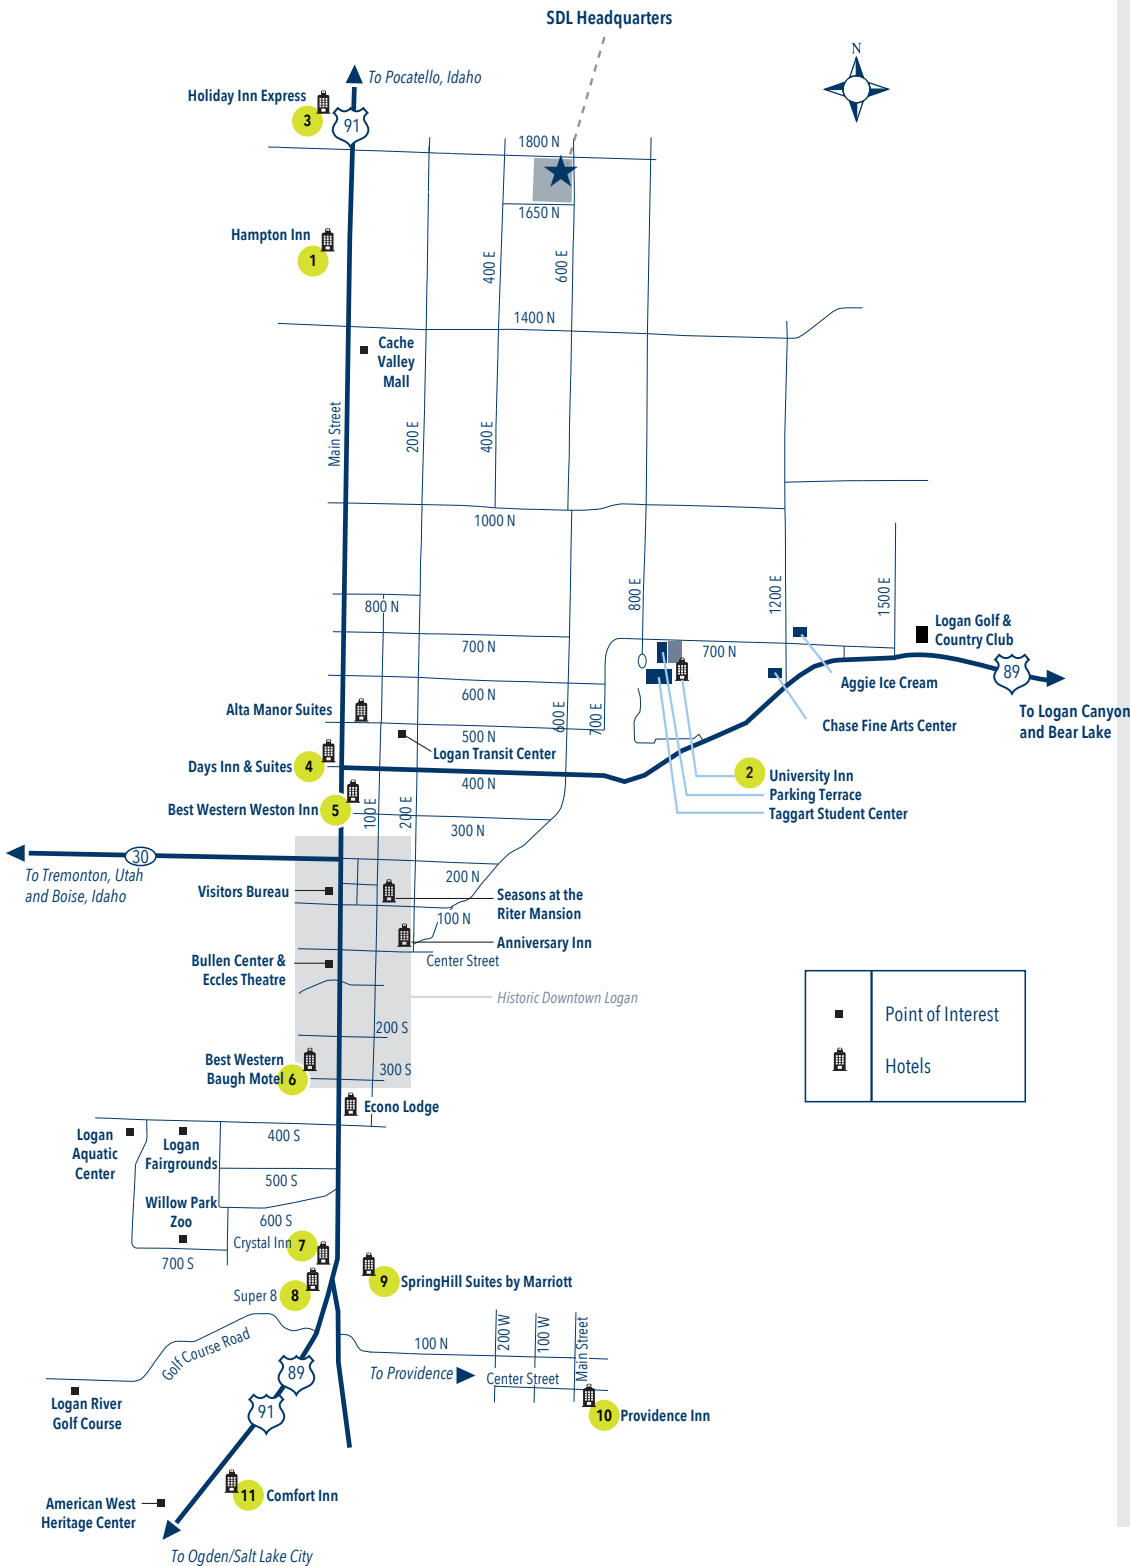

Driving Time ≈ 1 hour, 45 minutes

Leaving Airport

- Exit airport on Terminal Drive (1.6 mi)

Entering Freeway

- Take the I-80 E ramp on the left to City Center/Ogden/Provo (0.7 mi)
- Keep left at the fork, follow signs for I-80 E and merge onto I-80 E (0.9 mi)
- Take Exit 117 toward I-215 N/Ogden (1.1 mi)
- Merge onto I-215 N (6.3 mi)
- Merge onto I-15 N (10.3 mi)
- Keep left to stay on I-15 N, follow signs for Interstate 15 N/Ogden (37.9 mi)
- Take Exit 362 for 1100 S Street toward US-91/US-89 (0.1 mi)
- Keep right at the fork, follow signs for Brigham City/Logan/Perry and merge onto US-89 N/W 1100 S - W 1100 S (25.6 mi)

**DABC Licensee - Beer, wine and/or liquor available
NOTE: National fast food chains can be found along Main Street

MAP OF LOCAL RESTAURANTS

map not to scale

LOGAN AREA MAP

Map not to scale

- 1 Hampton Inn**
1665 N Main, Logan, Utah
(800)HAMPTON
(435) 713-4567
hamptoninn.com
1.0 mi. from SDL