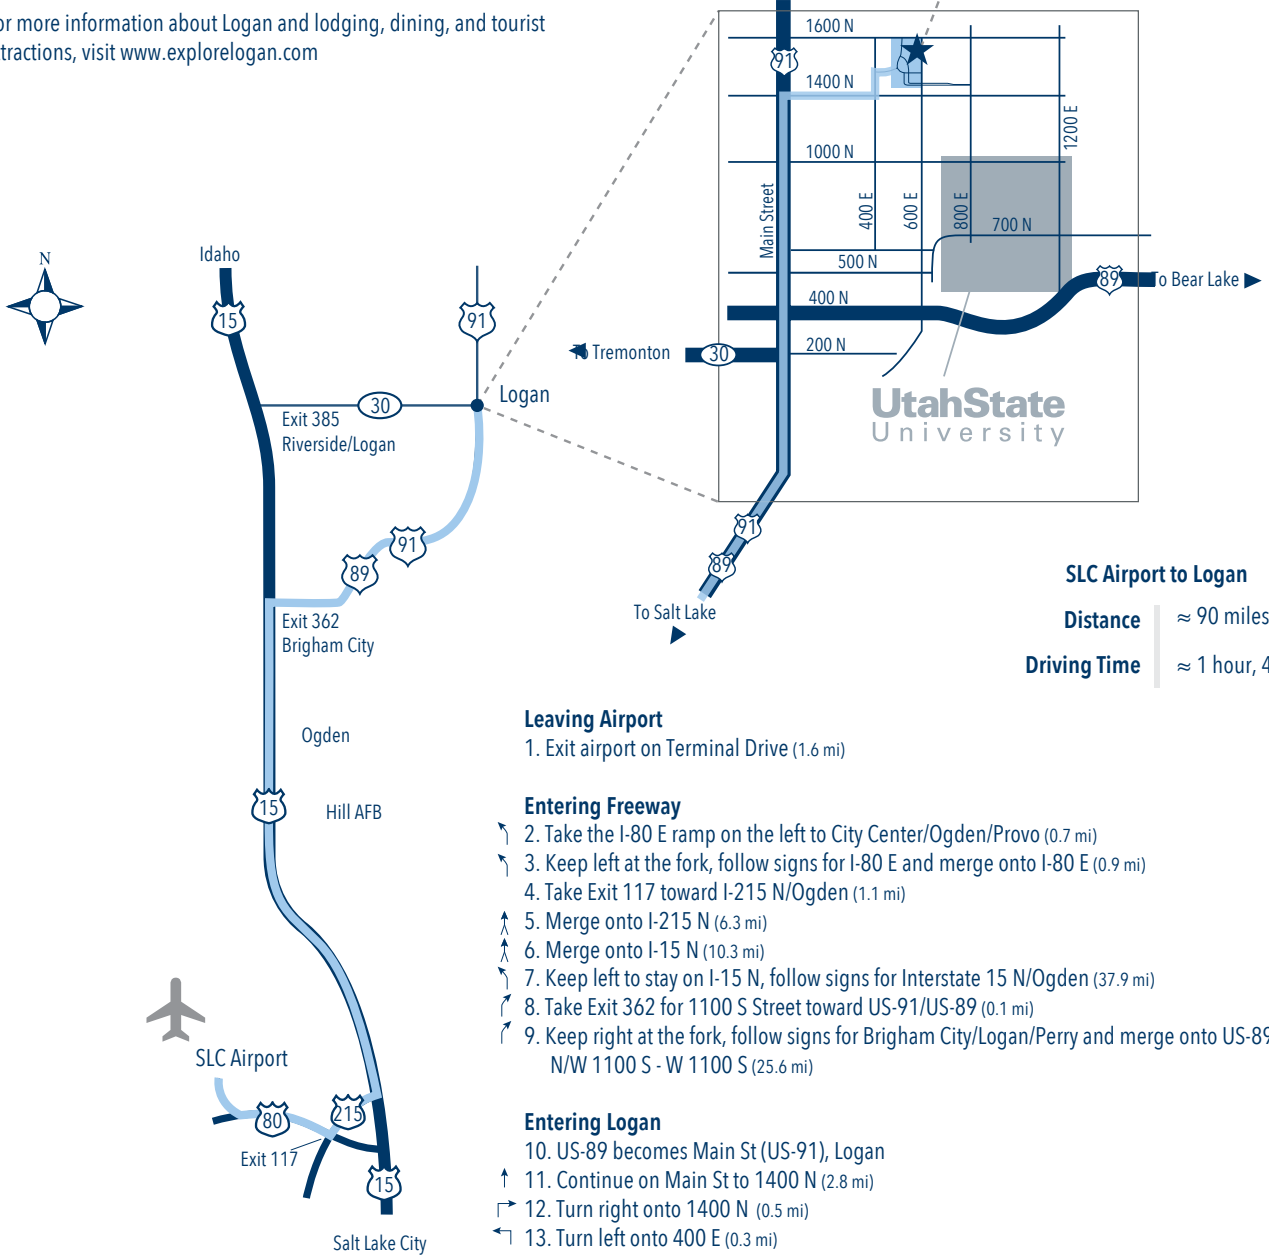

WELCOME TO LOGAN, UTAH & THE SPACE DYNAMICS LABORATORY

Welcome to Logan and we hope that your stay here is enjoyable. Let us know if we can help make your visit more comfortable.

Located in the heart of the northern Utah mountains, only a ninety minute drive from Salt Lake City, Logan offers a variety of activities for visitors. They include hiking, biking, camping, golfing, opera and theater events, and a number of inviting restaurants and social spots.

For more information about Logan and lodging, dining, and tourist attractions, visit www.explorelogan.com

Space Dynamics

LABORATORY
Utah State University Research Foundation

SLC Airport to Logan

Distance ≈ 90 miles

Driving Time ≈ 1 hour, 45 minutes

Leaving Airport

- Exit airport on Terminal Drive (1.6 mi)

Entering Freeway

- Take the I-80 E ramp on the left to City Center/Ogden/Provo (0.7 mi)
- Keep left at the fork, follow signs for I-80 E and merge onto I-80 E (0.9 mi)
- Take Exit 117 toward I-215 N/Ogden (1.1 mi)
- Merge onto I-215 N (6.3 mi)
- Merge onto I-15 N (10.3 mi)
- Keep left to stay on I-15 N, follow signs for Interstate 15 N/Ogden (37.9 mi)
- Take Exit 362 for 1100 S Street toward US-91/US-89 (0.1 mi)
- Keep right at the fork, follow signs for Brigham City/Logan/Perry and merge onto US-89 N/W 1100 S - W 1100 S (25.6 mi)

Entering Logan

- US-89 becomes Main St (US-91), Logan
- Continue on Main St to 1400 N (2.8 mi)
- Turn right onto 1400 N (0.5 mi)
- Turn left onto 400 E (0.3 mi)
- Continue on 400 E until Research Park Way (0.1 mi)
- Turn right onto Research Park Way (1650 N)
Destination will be on the left (174 ft)