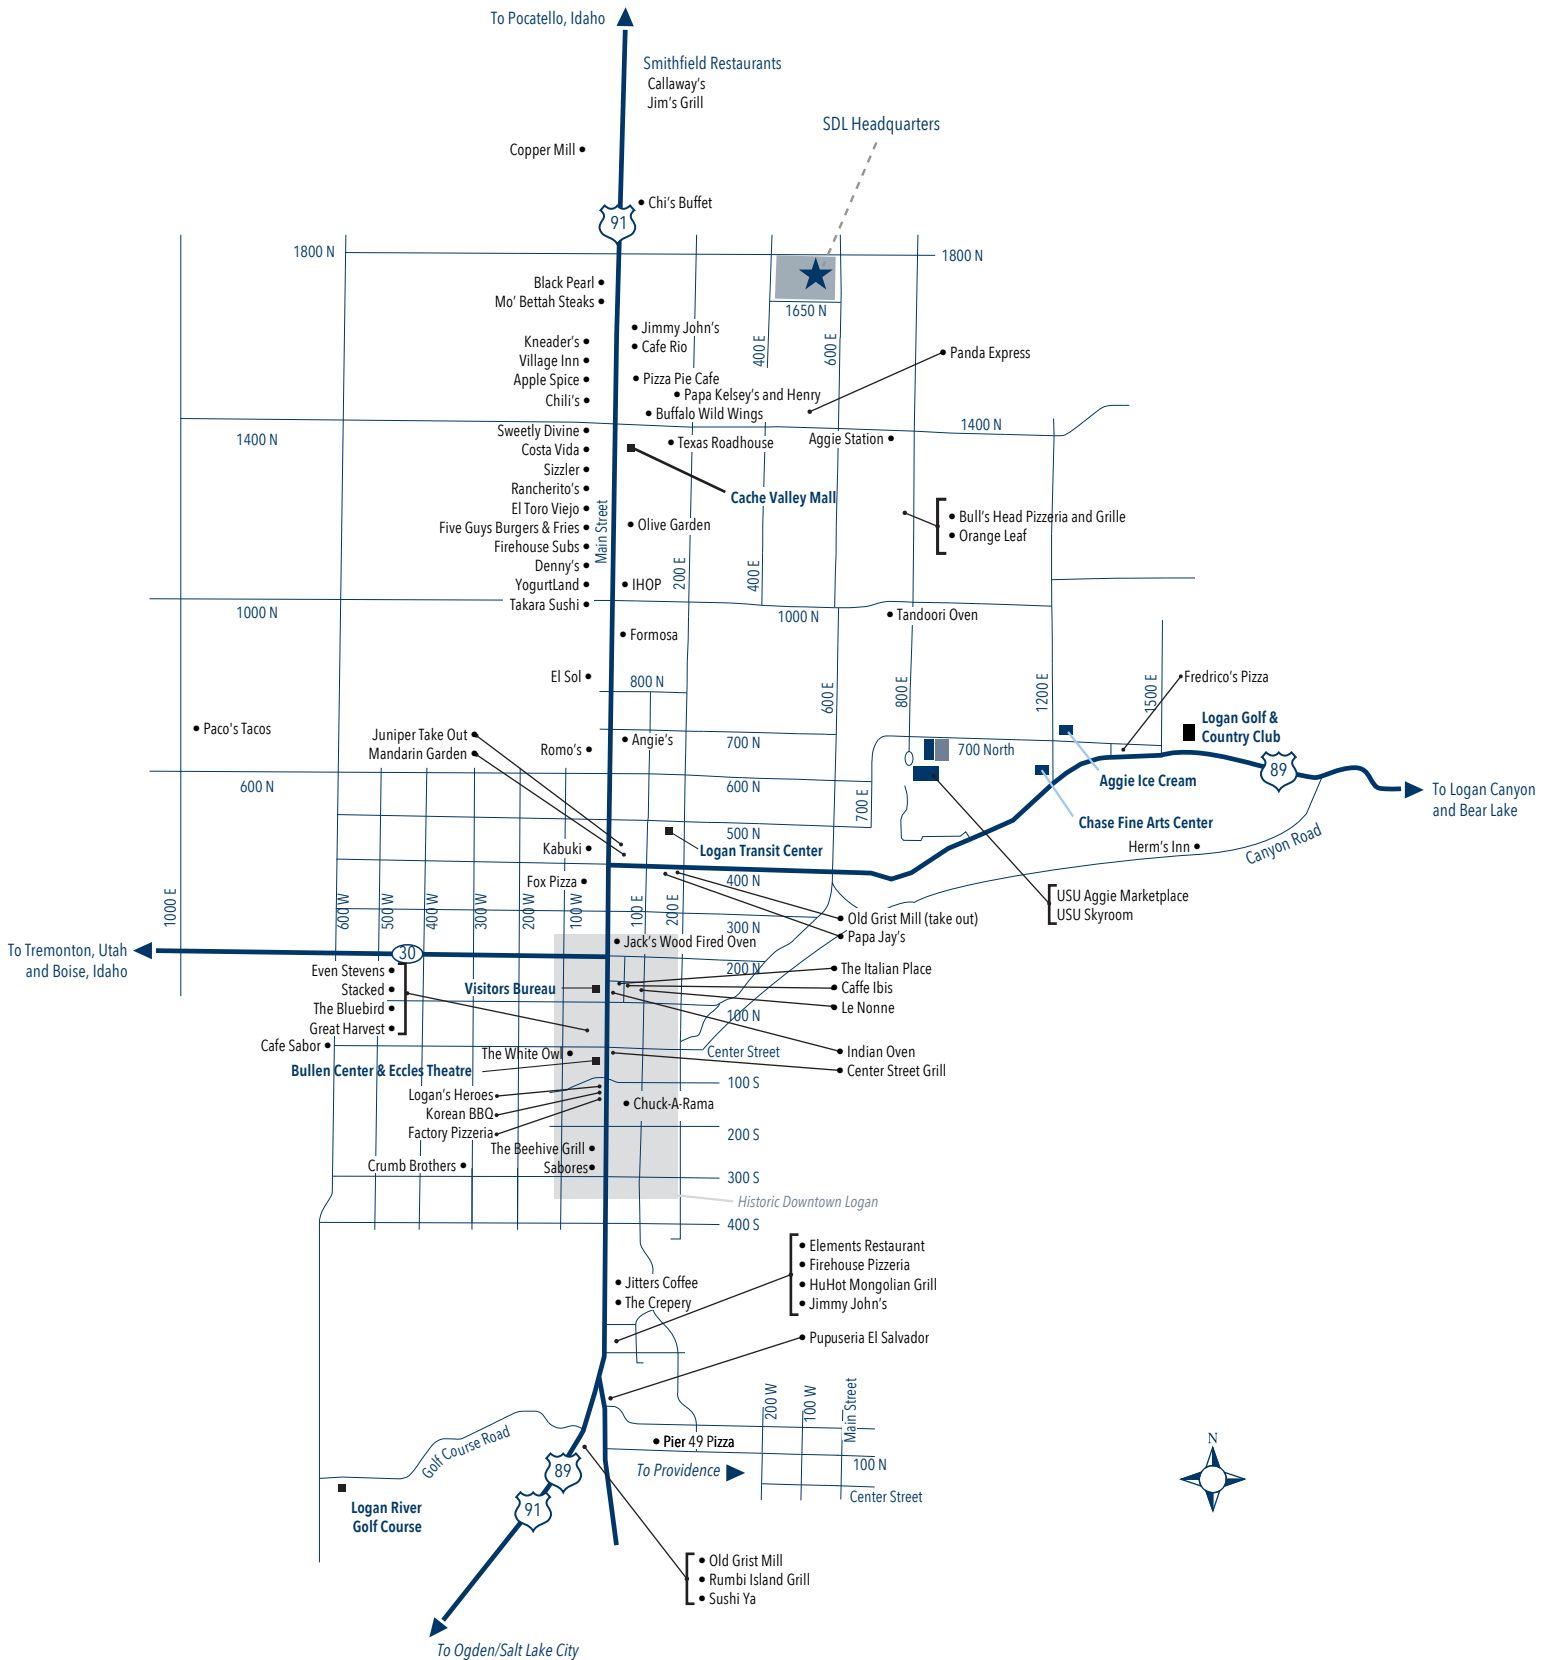

Driving Time ≈ 1 hour, 45 minutes

Leaving Airport

- Exit airport on Terminal Drive (1.6 mi)

Entering Freeway

- Take the I-80 E ramp on the left to City Center/Ogden/Provo (0.7 mi)
- Keep left at the fork, follow signs for I-80 E and merge onto I-80 E (0.9 mi)
- Take Exit 117 toward I-215 N/Ogden (1.1 mi)
- Merge onto I-215 N (6.3 mi)
- Merge onto I-15 N (10.3 mi)
- Keep left to stay on I-15 N, follow signs for Interstate 15 N/Ogden (37.9 mi)
- Take Exit 362 for 1100 S Street toward US-91/US-89 (0.1 mi)
- Keep right at the fork, follow signs for Brigham City/Logan/Perry and merge onto US-89 N/W 1100 S - W 1100 S (25.6 mi)

Waffle Iron

37 W Center
(435) 799-3173
Savory and Sweet Waffles

The White Owl

36 W Center
(435) 753-9165
Burgers and sandwiches **

Wok On Wheels

123 E 1400 N Ste D
(435) 753-7788
Chinese

Village Inn

1633 N Main
(435) 752-5656
Variety

**DABC Licensee - Beer, wine and/or liquor available
NOTE: National fast food chains can be found along Main Street

MAP OF LOCAL RESTAURANTS

map not to scale

LOGAN AREA MAP

Map not to scale

- 1 Hampton Inn**
1665 N Main, Logan, Utah
(800)HAMPTON
(435) 713-4567
hamptoninn.com
1.0 mi. from SDL